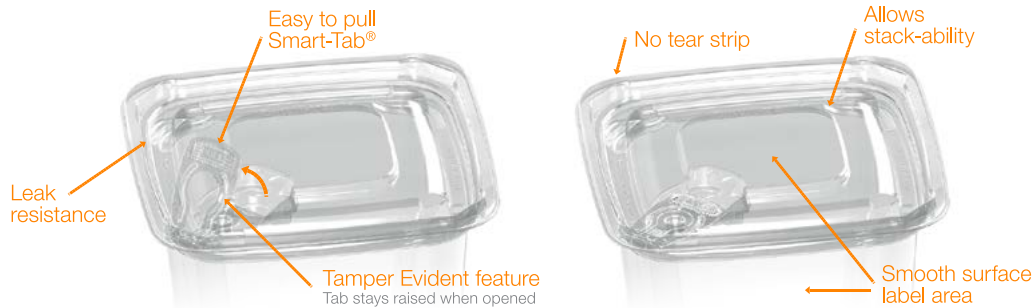

For additional SKU information please visit www.wna.biz or www.novolex.com