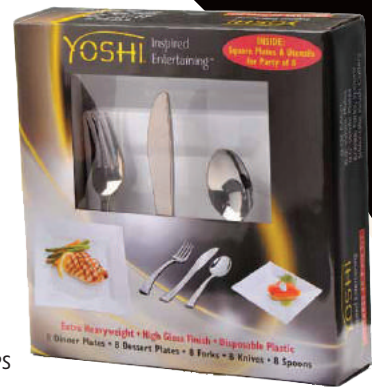

EMI-REP9RW

EMI-CC011RC

Disposable. (sort of...)

Yoshi tableware and servingware is rigid enough to stand up to the heaviest presentations, but designed for single or multiple use – we'll let you decide. Take our serving pieces below, you'll find these are easy to hand-wash and re-use or bring to a friend's without the guilt of leaving it behind.