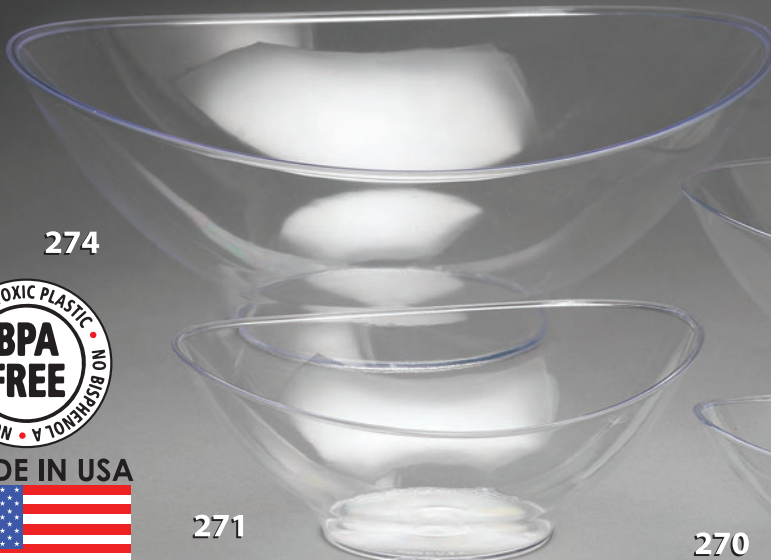

2050 - One Pint Bowl, packed 24

2051 - One Quart Bowl, packed 12

2052 - Two Quarts Bowl, packed 12

2054 - Four Quarts Bowl, packed 12

All bowls are available in clear, black or white

budget option light weight saddle bowls

272

274

270

271

270 - 1 Pt. Bowl, packed 50

271 - 1 Qt. Bowl, packed 25

272 - 2 Qt. Bowl, packed 25

274 - 4 Qt. Bowl, packed 25

2050HD - 1 Pint Bowl
packed 24

2051HD - 1 Qt. Bowl
packed 12

2052HD - 2 Qt. Bowl
packed 12

2054HD - 4 Qt. Bowl
packed 12

MADE IN USA

Food Grade Utility Pan

1001 - 13-3/4 x 13-3/4 x 5-1/4 deep
packed 12
available in black or red