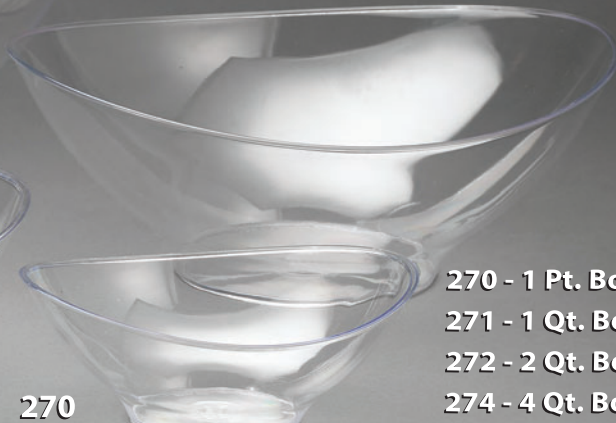

2050 - One Pint Bowl, packed 24

2051 - One Quart Bowl, packed 12

2052 - Two Quarts Bowl, packed 12

2054 - Four Quarts Bowl, packed 12

All bowls are available in clear, black or white

budget option light weight saddle bowls

272

274

270

271

270 - 1 Pt. Bowl, packed 50

271 - 1 Qt. Bowl, packed 25

272 - 2 Qt. Bowl, packed 25

274 - 4 Qt. Bowl, packed 25