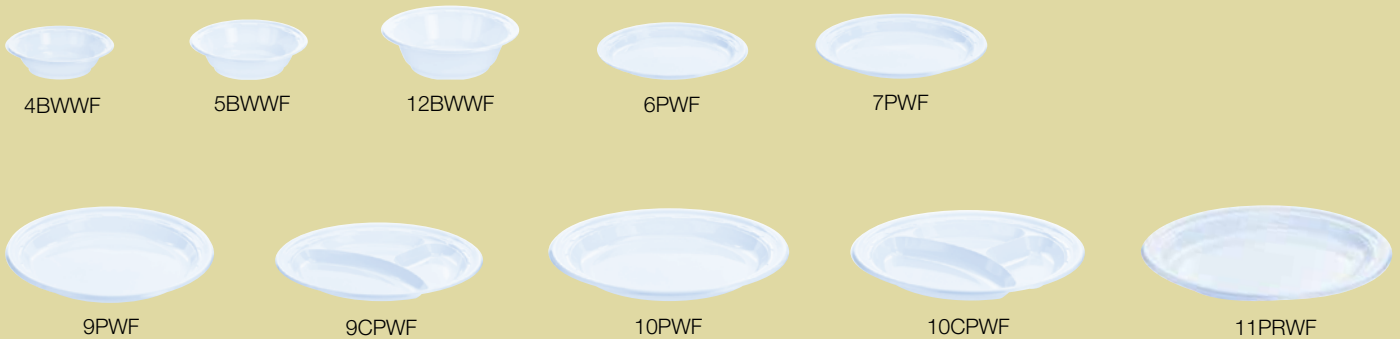

* Reduced cube item — may not be available in all sales areas.

Impact Plastic Dinnerware

Add elegance to any meal with Dart Famous Service impact plastic dinnerware. The glossy, china-like finish and rigid construction enhance food presentation. The non-absorbent, cut-resistant surface keeps sauces from soaking through. Decorative, yet functional, the rim design offers a sophisticated accent while providing for easy product separation. Famous Service also nests more closely than foam or conventional dinnerware, saving you money by reducing storage requirements.

FAMOUS SERVICE.

Stock Number	Description	Packing Bag/Case	Case Cube	Case Wt.
White				
4BWWF	3½-4 oz Bowl	125/1000	0.6	9.6
5BWWF	5-6 oz Bowl	125/1000	0.7	10.7
12BWWF	10-12 oz Bowl	125/1000	1.2	16.6
6PWF	6" Plate	125/1000	1.0	14.9
7PWF	7" Plate	125/1000	1.2	18.1
9PWF	9" Plate	125/500	1.0	17.1
9CPWF	9" Compartmented Plate	125/500	1.0	17.6
10PWF	10¼" Plate	125/500	1.3	23.8
10CPWF	10¼" Compartmented Plate	125/500	1.3	23.9
11PRWF	11" Platter	125/500	1.3	23.1

Stock Number Legend:

Numbers denote size.

Letters denote a specific style.

Description:

- P** Plate
- CP** Compartmented Plate
- BW** Bowl
- PR** Platter
- CD** Casserole Dish
- CR** Cover

Color:

- W** White
- H** Honey
- B** Black
- CL** Clear
- T** Translucent

Style:

- Q** Quiet Classic
- C** Concorde
- F** Famous Service

Dome Covers for Dinnerware

Dart dome covers are the ideal complement to our dinnerware lines. A secure seal protects and preserves the freshness of your food while allowing for maximum visual appeal. They're perfect for merchandising pre-packaged salads, sandwiches, and desserts or keeping an entire meal under cover for carryout applications.