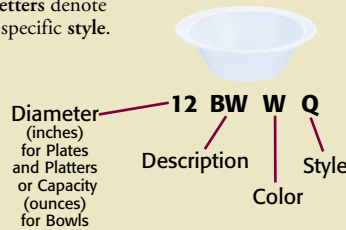

* Reduced cube item — may not be available in all sales areas.

Impact Plastic Dinnerware

Add elegance to any meal with Dart Famous Service impact plastic dinnerware. The glossy, china-like finish and rigid construction enhance food presentation. The non-absorbent, cut-resistant surface keeps sauces from soaking through. Decorative, yet functional, the rim design offers a sophisticated accent while providing for easy product separation. Famous Service also nests more closely than foam or conventional dinnerware, saving you money by reducing storage requirements.

FAMOUS SERVICE.

Stock Number	Description	Packing Bag/Case	Case Cube	Case Wt.
White				
4BWWF	3½-4 oz Bowl	125/1000	0.6	9.6
5BWWF	5-6 oz Bowl	125/1000	0.7	10.7
12BWWF	10-12 oz Bowl	125/1000	1.2	16.6
6PWF	6" Plate	125/1000	1.0	14.9
7PWF	7" Plate	125/1000	1.2	18.1
9PWF	9" Plate	125/500	1.0	17.1
9CPWF	9" Compartmented Plate	125/500	1.0	17.6
10PWF	10¼" Plate	125/500	1.3	23.8
10CPWF	10¼" Compartmented Plate	125/500	1.3	23.9
11PRWF	11" Platter	125/500	1.3	23.1

Stock Number Legend:

Numbers denote size.

Letters denote a specific style.

Description:

- P** Plate
- CP** Compartmented Plate
- BW** Bowl
- PR** Platter
- CD** Casserole Dish
- CR** Cover

Color:

- W** White
- H** Honey
- B** Black
- CL** Clear
- T** Translucent