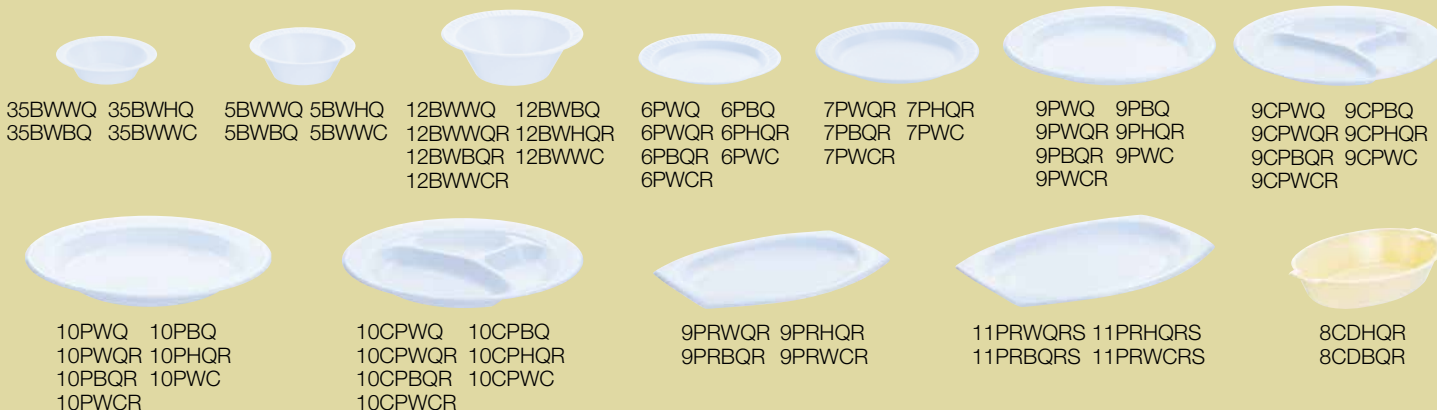

* Reduced cube item — may not be available in all sales areas.

Non-Laminated

CONCORDE®

Stock Number	Description	Packing Bag/Case	Case Cube	Case Wt.
35BWWC	3½-4 oz Bowl	125/1000	2.0	3.6
5BWWC	5-6 oz Bowl	125/1000	2.3	4.4
12BWWC	10-12 oz Bowl	125/1000	4.1	7.7
12BWWCR*	10-12 oz Bowl	125/1000	3.6	7.3
6PWC	6" Plate	125/1000	2.9	6.2
6PWCR*	6" Plate	125/1000	2.2	5.6
7PWCR	7" Plate	125/1000	3.0	8.2
9PWC	9" Plate	125/500	3.5	7.7
9PWCR*	9" Plate	125/500	3.2	6.8
9CPWC	9" Compartmented Plate	125/500	3.5	7.7
9CPWCR*	9" Compartmented Plate	125/500	3.2	7.4
10PWC	10¼" Plate	125/500	4.7	11.8
10PWCR*	10¼" Plate	125/500	3.9	10.6
10CPWC	10¼" Compartmented Plate	125/500	5.0	11.9
10CPWCR*	10¼" Compartmented Plate	125/500	4.3	10.7
9PRWCR	9" Platter	125/500	2.6	7.0
11PRWCRS	11" Platter	125/500	3.0	8.8

* Reduced cube item — may not be available in all sales areas.