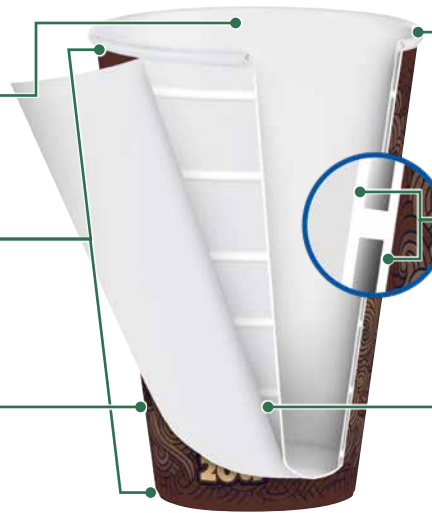

ThermoGuard® Insulated Paper Hot Cups

- **Made with renewable resources** — ThermoGuard® cups are made with at least 92% renewable resources
- **4 Cup/1 Lid program** — ThermoGuard® sets the industry standard by offering 1 lid that fits 12, 16, 20, and 24 oz cups. Choose from our iconic Traveler® lid, or the one-of-a-kind, fully reclosable Optima® lid
- **Thermo-touch insulation** — eliminates the need for a cardboard cup sleeve or wasteful double-cupping, thus saving you money
- **Full-length print coverage** — print area fully covers the entire height of the cup, allowing you to make the most of your custom print
- **Custom or Stock Print** — ThermoGuard is now available in the appealing Steam print or Gourmet White-featuring the Sustainable Forestry Initiative logo

Features

Polyethylene lining
Acts as a moisture barrier keeping contents from leaking

Full-length print coverage
Allows the full length of the cup sidewall for custom graphics

Matte sidewall
Offers excellent printability on uncoated sidewalls

Rolled rim
Provides additional strength to cup and allows for tight lid fit

Double wall construction
Eliminates the need for a cardboard cup sleeve or double-cupping

Insulating air channels
Reduces heat transfer keeping the sidewall cool to the touch