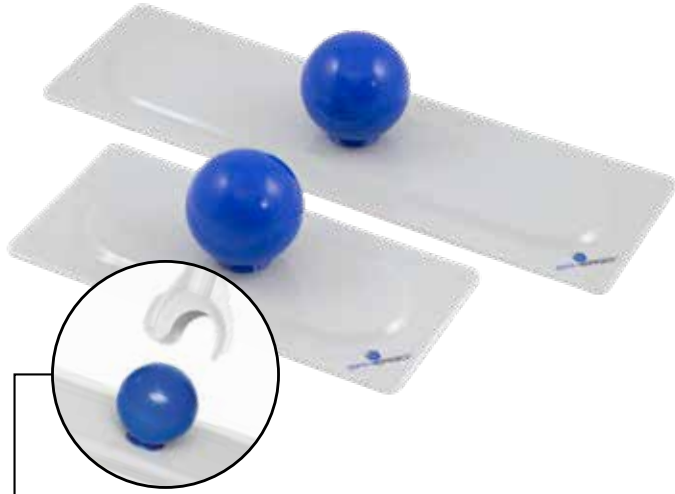

Why SPHERGO®?

While manual cleaning with rags can be effective, the process requires a great deal of wrist motion and physical bending for extended periods. Rag cleaning results in the highest rate of fatigue and potential for MSDs. The SPHERGO® Surface Cleaning System is an ergonomic breakthrough, developed through extensive research and testing to address the physical challenges of manual cleaning of flat vertical and horizontal surfaces (walls, floors, mirrors, windows, etc.).

MSDs account for 33% of occupational injury and illness cases.

- When used with the telescoping or extended reach pole, the flat pad surface rotates around the ball handle, dramatically minimizing the wrist motions, repeated torso flexion, and straining movements that can lead to MSDs
- Tested according to REBA (Rapid Entire Body Assessment) guidelines, the SPHERGO system was found to lessen flexion, extension, and radial/ulnar deviation when cleaning, compared to the results when using a standard rag or mopping system

SPHERGO® Flat Surface Cleaning System

- Faster and more efficient – greater surface area is cleaned in one motion
- Improves productivity, reduces fatigue, Increases job satisfaction
- Medium base tool for use with 5" x 11" microfiber flat pad for horizontal and vertical flat surfaces (counters, walls, windows, etc.)
- Large base tool for use with 5" x 16" microfiber flat pad and telescoping handle for floor care
- Lightweight: SPHERGO® medium tool plus pad weighs less than 0.5 lbs; SPHERGO® large tool plus telescoping pole w/socket weighs less than 1.5 lbs
- Hook and loop fabric for attaching microfiber pad
- Tools can be incorporated into existing microfiber protocols

■ **Spherical ball** easily attaches to poles by popping it into the socket.

■ **Telescoping pole w/snap-in socket** adjusts up to 62" for floor applications. Larger collar at the pole adjustment point offers an easy to hold, comfortable, and ergonomic grip.