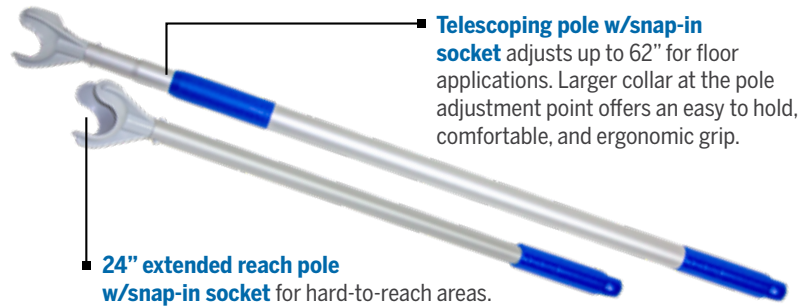

MSDs account for 33% of occupational injury and illness cases.

- When used with the telescoping or extended reach pole, the flat pad surface rotates around the ball handle, dramatically minimizing the wrist motions, repeated torso flexion, and straining movements that can lead to MSDs
- Tested according to REBA (Rapid Entire Body Assessment) guidelines, the SPHERGO system was found to lessen flexion, extension, and radial/ulnar deviation when cleaning, compared to the results when using a standard rag or mopping system

■ **Patent-pending spherical ball handle** is engineered for optimal ergonomic comfort, allowing a more neutral positioning of the wrist for greater comfort and productivity while minimizing musculoskeletal stresses common to manual cleaning processes.

SPHERGO® Flat Surface Cleaning System

- Faster and more efficient – greater surface area is cleaned in one motion
- Improves productivity, reduces fatigue, Increases job satisfaction
- Medium base tool for use with 5" x 11" microfiber flat pad for horizontal and vertical flat surfaces (counters, walls, windows, etc.)
- Large base tool for use with 5" x 16" microfiber flat pad and telescoping handle for floor care
- Lightweight: SPHERGO® medium tool plus pad weighs less than 0.5 lbs; SPHERGO® large tool plus telescoping pole w/socket weighs less than 1.5 lbs
- Hook and loop fabric for attaching microfiber pad
- Tools can be incorporated into existing microfiber protocols

■ **Spherical ball** easily attaches to poles by popping it into the socket.

■ **Telescoping pole w/snap-in socket** adjusts up to 62" for floor applications. Larger collar at the pole adjustment point offers an easy to hold, comfortable, and ergonomic grip.