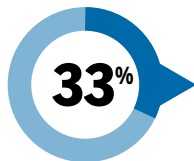

- Floors
- Walls
- Windows
- Mirrors
- High Capacity Cubes
- Display Counters
- Bar Tops
- Warming Devices
- Ice Machines
- Vent Hoods
- Food Display Cases
- Appliances
- Desks
- Pictures/Signage
- Book Cases
- Dressers
- Tables
- Baseboards
- Shelves
- Blinds
- Escalators
- Airplane Tray Tables

The Revolutionary SPHERGO® Flat Surface Cleaning System

The SPHERGO® surface-cleaning base tool together with MicroWorks® microfiber cleaning pads – was developed specifically to address problems presented by using traditional rag cleaning and wiping systems for flat surfaces.

Musculoskeletal disorders (MSDs), including back and trunk injuries, carpal tunnel syndrome, bursitis, and tendonitis, are cumulative “ergonomic injuries” that commonly occur in workers in the cleaning and sanitation industry. The costs of MSDs to businesses can be massive in both human and financial terms.

Why SPHERGO®?

While manual cleaning with rags can be effective, the process requires a great deal of wrist motion and physical bending for extended periods. Rag cleaning results in the highest rate of fatigue and potential for MSDs. The SPHERGO® Surface Cleaning System is an ergonomic breakthrough, developed through extensive research and testing to address the physical challenges of manual cleaning of flat vertical and horizontal surfaces (walls, floors, mirrors, windows, etc.).

MSDs account for 33% of occupational injury and illness cases.

- When used with the telescoping or extended reach pole, the flat pad surface rotates around the ball handle, dramatically minimizing the wrist motions, repeated torso flexion, and straining movements that can lead to MSDs
- Tested according to REBA (Rapid Entire Body Assessment) guidelines, the SPHERGO system was found to lessen flexion, extension, and radial/ulnar deviation when cleaning, compared to the results when using a standard rag or mopping system