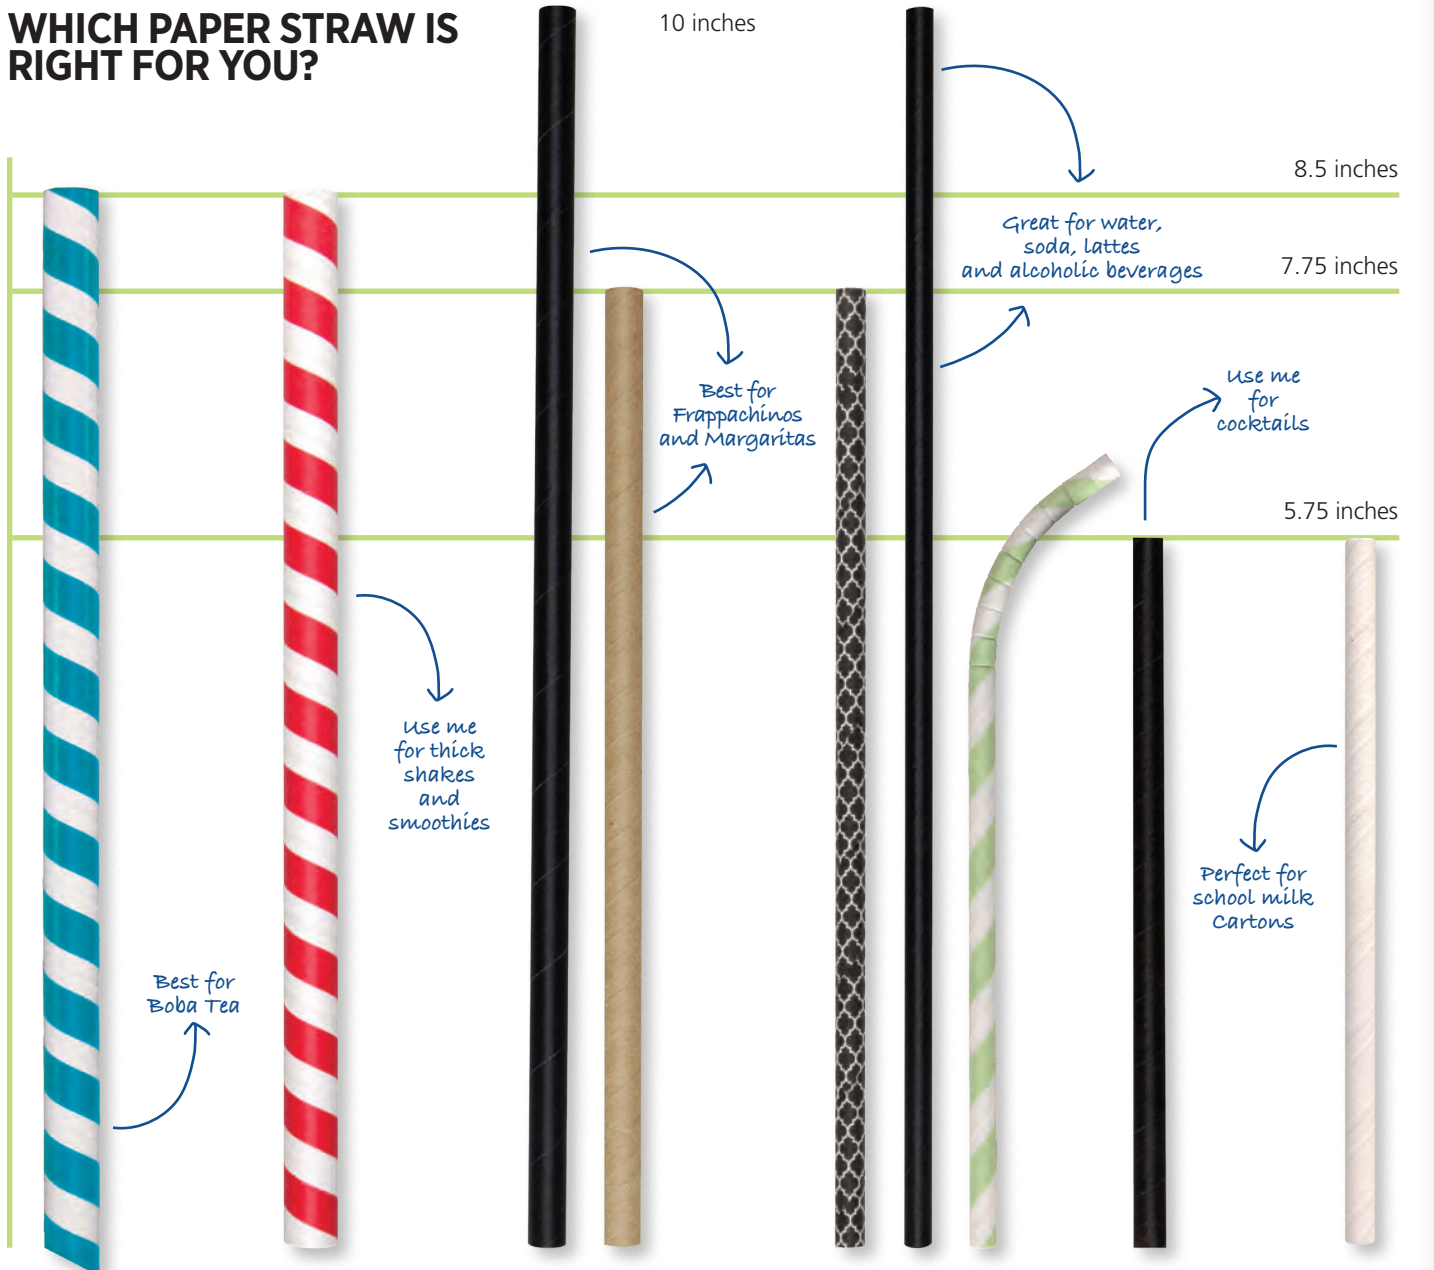

WHICH PAPER STRAW IS RIGHT FOR YOU?

BOBA-BUBBLE TEA

0.5" OD

COLOSSAL

0.442" OD

GIANT

0.318" OD

JUMBO

0.248" OD

COCKTAIL

0.248" OD

MILK

0.248" OD