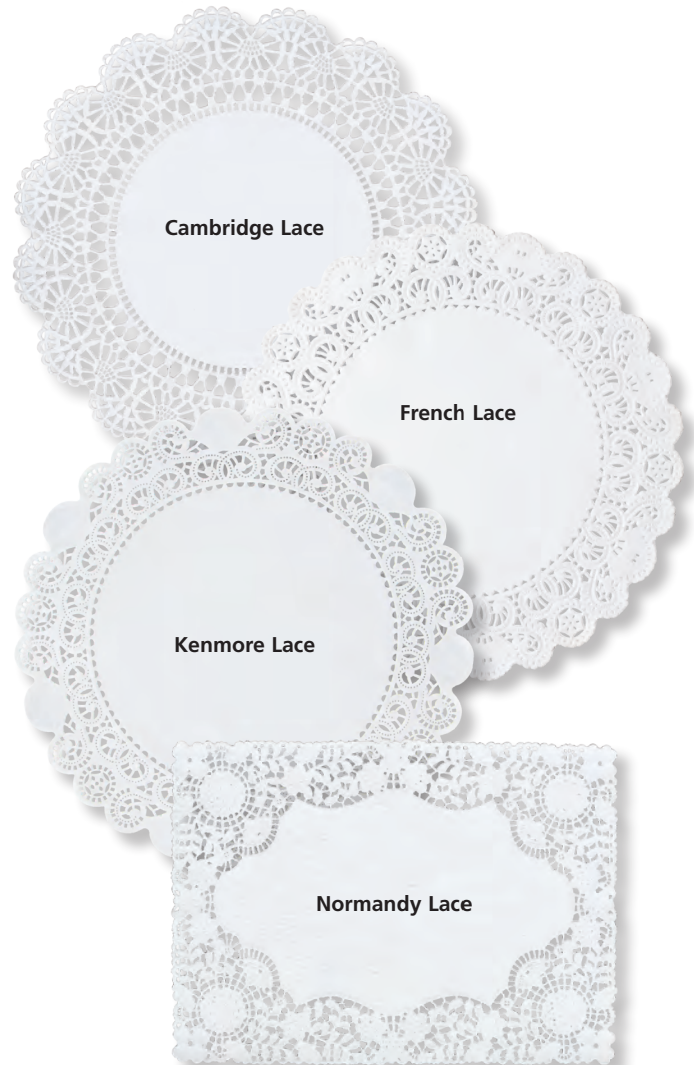

*Kosher Certified