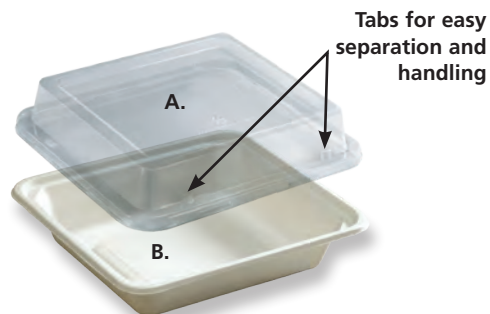

● *While Quantities Last*

● *Compostable*

Compostable Caterwrap®

6" Clamshell Container

Earthwise® containers, plates, and bowls are:

- Made from a highly renewable resource, bagasse is the natural by-product of sugarcane
- Holds food for up to 36 hours
- Can be refrigerated or microwaved