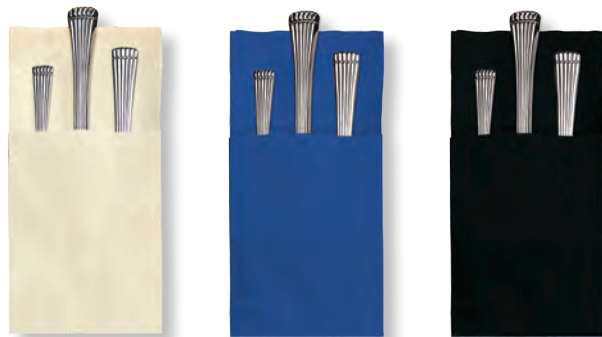

Healthy Choices Traymat and Menu Shell
Healthy Choices Traymat found on page 89

QUICKSET® NAPKINS

Pocketfold

Scroll

White

Soft Sage

Ecru

Navy