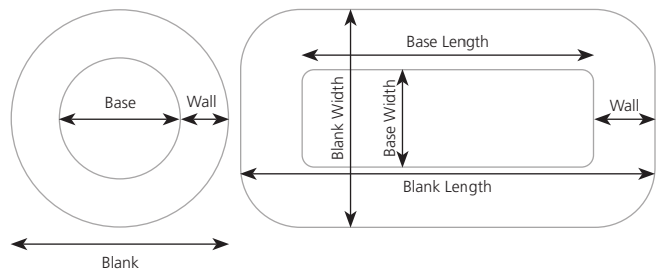

White Lotus Cup

Chocolate Lotus Cup

White Fluted Bake Cups

Round Cake Liner

Fluted Hot Dog Trays

Finding the perfect fit

To ensure the proper match between baking pan and baking paper, we have provided the measurements for all baking papers offered. Measurements include Blank (overall diameter), Base Diameter and Wall Height. To get the correct measurements from an existing baking cup, flatten out the baking cup and lay it on a hard surface. Using a ruler, measure the three dimensions shown to the right. The same principles apply to measuring oblong products, using the chart to the right.