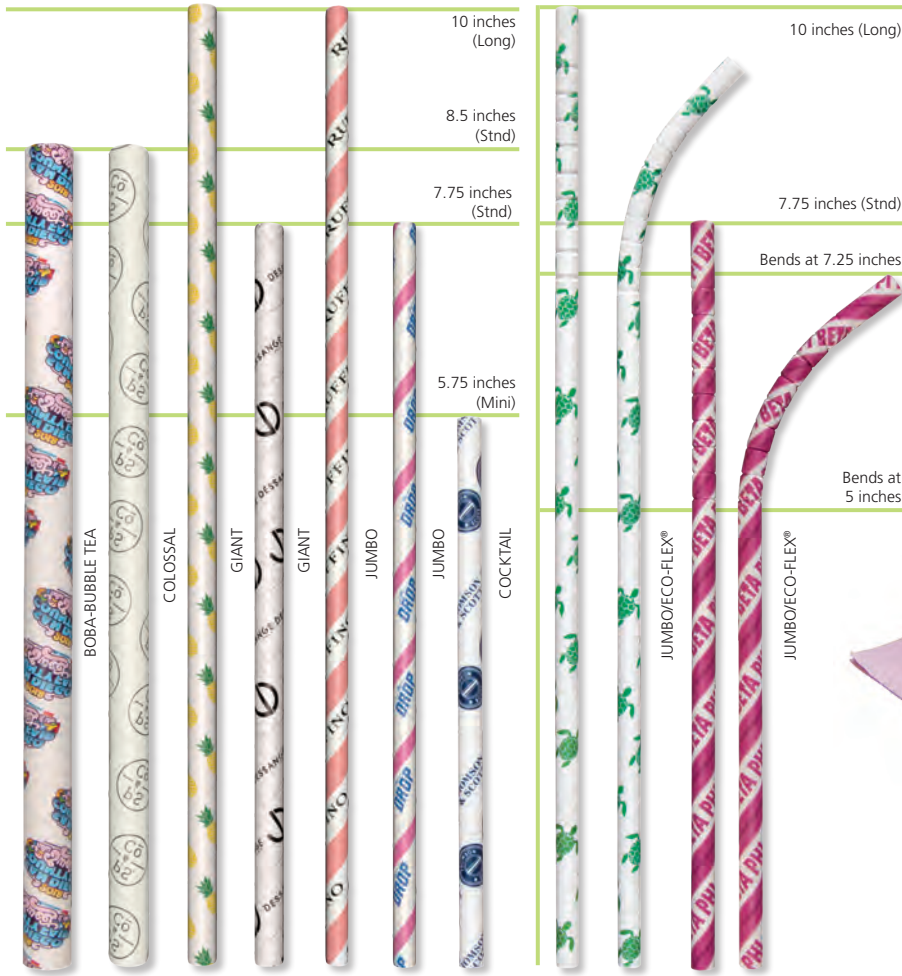

CUSTOM PRINT PAPER STRAWS

[CLICK HERE TO PLAY VIDEO](#)