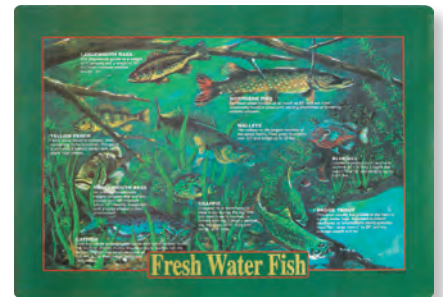

PRINTED PLACEMATS

Patriotic Barn Placemat

Patriotic Barn

American Classic

Over the River

Peaceful Evening

Patriotic Flags

Item No.	Placemat, Linen Embossed	Size	Case Count
311109	Patriotic Barn	9-3/4" x 14"	1,000
702084	American Classic, © Mike Savad	9-3/4" x 14"	1,000
311124	Over the River	9-3/4" x 14"	1,000
311123	Peaceful Evening	9-3/4" x 14"	1,000
998844	Patriotic Flags	9-3/4" x 14"	1,000

PRINTED PLACEMATS

Lobster Facts Placemat

Lobster Facts

Gulf View

By the Seashore

Salt Water Fish II

Florida

Fresh Water Fish