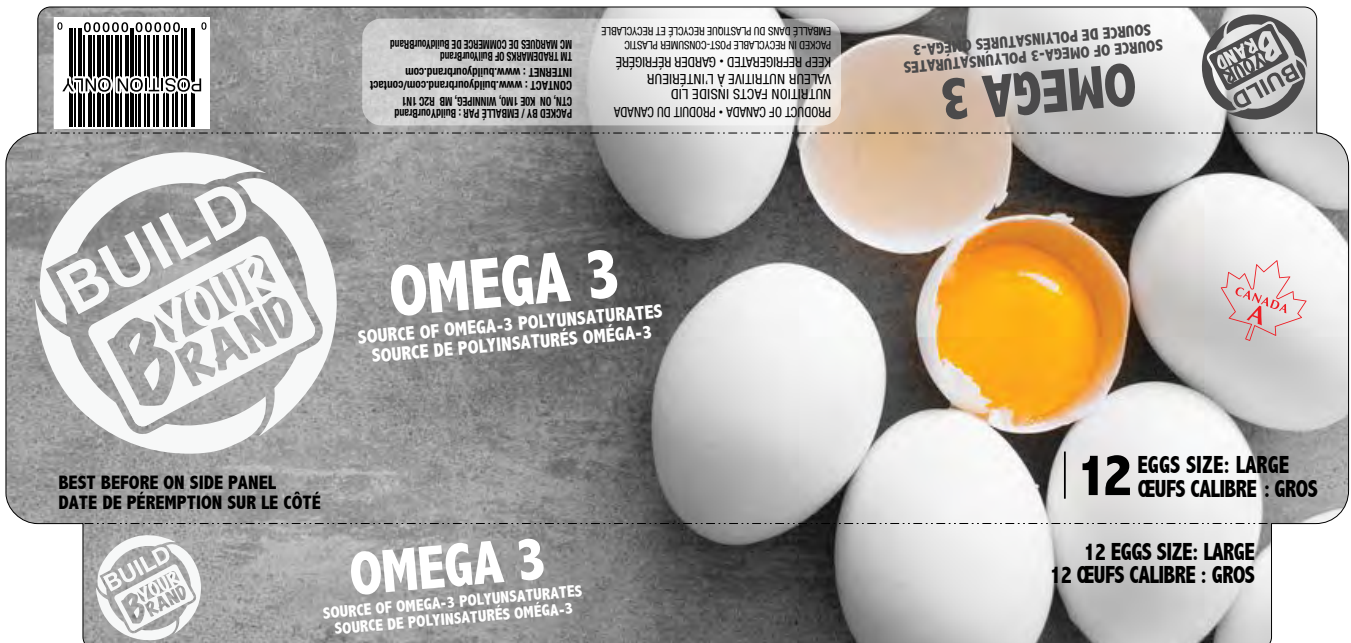

Ask how we can help!

Labels examples

■ PROVIDING PRODUCTS THAT MAKES LIFE FUNCTIONAL

Polar Pak is one of the leading manufacturers of food packaging solutions, serving the food processor, bakery and grocery.