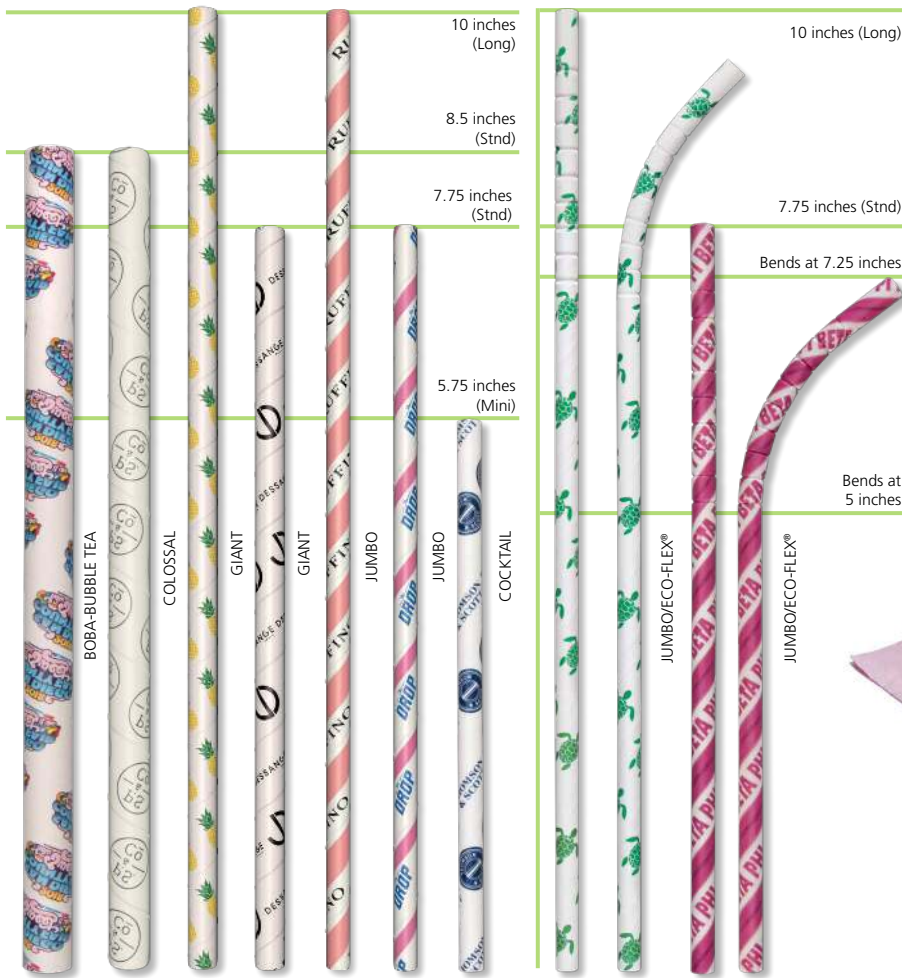

CUSTOM PRINT PAPER STRAWS

[CLICK HERE TO PLAY VIDEO](#)