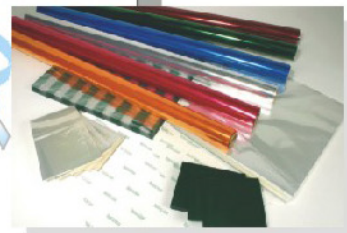

85 Lincoln Hwy - Kearny - NJ - 07032 - Ph. 800-966-7200 - www.amerifilm.net

Basket & Cello Rolls

FOR ALL OCCASIONS!!!

Basket & Cello Rolls

- Clear and Printed products available in stock
- Quick shipping on seasonal prints
- Call us for our new designs

Clear Basket Rolls

Rolls size	Prod. Code	Roll x Case
20 x 25	AF40C-2025	45 rll
20 x 100	AF40C-2100	25 rll
30 x 100	AF40C-3100	25 rll
40 x 100	AF40C-4100	25 rll

Solid Color Tinted Rolls

Rolls size	Prod. Code	Roll x Case
20 x 25	Colors	45 rll
20 x 100	Colors	25 rll
40 x 100	Colors	25 rll

Available in Amber, Blue, Green, Orchid, Pink, Red, Tango

Clear Counter Rolls

Sheets Size	Prod. Code	Sheets x Case	Case Weight
20 x 1500	AF40C-21500	1 rll	15 lb
24 x 1500	AF40C-241500	1 rll	16 lb
30 x 1500	AF40C-31500	1 rll	22 lb
40 x 1500	AF40C-41500	1 rll	28 lb

Get your Name on the Cello

- Artwork development, proofing and printing done on premises.
- Your logo printed in flexography with water based inks
- Minimum quantities apply

NOTES:

- All films are manufactured with oriented polypropilene and are FDA approved for food conctat
- Standard Clear and printed rolls are manufactured with 100 GA superclear polypropylene film