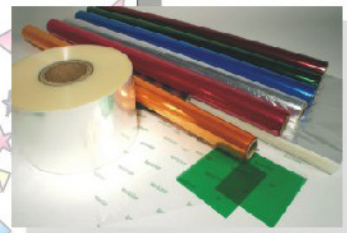

85 Lincoln Hwy - Kearny - NJ - 07032 - Ph. 800-966-7200 - www.amerifilm.net

Basket & Cello Rolls

FOR ALL OCCASIONS!!!

Basket & Cello Rolls

- Clear and Printed products available in stock
- Quick shipping on seasonal prints
- Call us for our new designs

Clear Basket Rolls

Rolls size	Prod. Code	Roll x Case
20 x 25	AF40C-2025	45 rll
20 x 100	AF40C-2100	25 rll
30 x 100	AF40C-3100	25 rll
40 x 100	AF40C-4100	25 rll

Solid Color Tinted Rolls

Rolls size	Prod. Code	Roll x Case
20 x 25	Colors	45 rll
20 x 100	Colors	25 rll
40 x 100	Colors	25 rll

Available in Amber, Blue, Green, Orchid, Pink, Red, Tango

Clear Counter Rolls

Sheets Size	Prod. Code	Sheets x Case	Case Weight
20 x 1500	AF40C-21500	1 rll	15 lb
24 x 1500	AF40C-241500	1 rll	16 lb
30 x 1500	AF40C-31500	1 rll	22 lb
40 x 1500	AF40C-41500	1 rll	28 lb

Get your Name on the Cello

- Artwork development, proofing and printing done on premises.
- Your logo printed in flexography with water based inks
- Minimum quantities apply

NOTES:

- All films are manufactured with oriented polypropilene and are FDA approved for food conctat
- Standard Clear and printed rolls are manufactured with 100 GA superclear polypropylene film